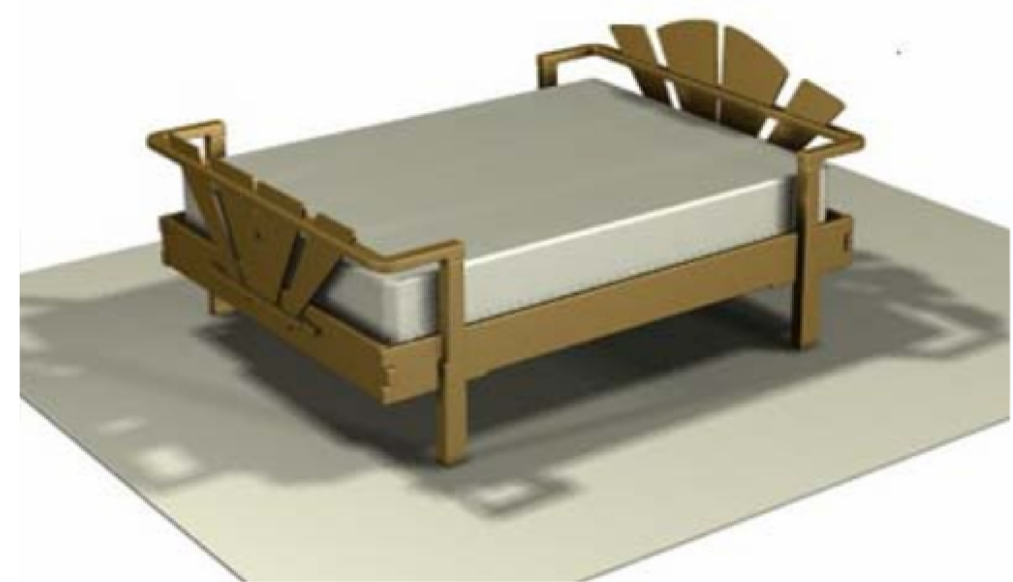

SIDE ELEVATION

FRONT ELEVATION

QUEEN SIZE MATTRESS
SUPPORTED ON EURO
STYLE BOWED SLATS

PLAN

RENDERED IMAGE

project		TOP'S COTTAGE	
title		FALLS CREEK FARM	
scale	1/2" = 1'-0"	date	01 MAR 05
drwg no	05081F-001	date	
drawn	P ANSLEY	approved	
ansleydesignfab.com			
page 1 of 1			